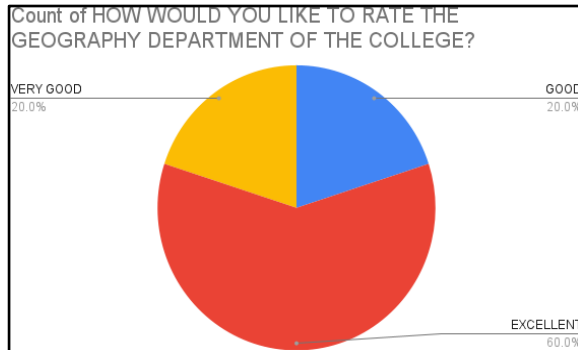

DHUPGURI GIRLS' COLLEGE

DHUPGURI * JALPAIGURI * PIN-735210

E-mail : dhupgurigirlscollege1@gmail.com * Website : www.dhupgurigirlscollege.ac.in

Ref. No.....

Date.....

DataSource: <https://docs.google.com/spreadsheets/d/1MnVVVwjZXpTr2fwvbBbK3TkJ8SuJ_mnfSb8PYXorZiOk/edit?usp=sharing>

Report prepared by:

The Dept. of Geography, Dhupguri Girls' College (Dr. Debarshi Ghosh, HoD; Abdul Momin Hoque and Sanjoy Mandal)

Principal
Dhupguri Girls' College
Dhupguri & Jalpaiguri