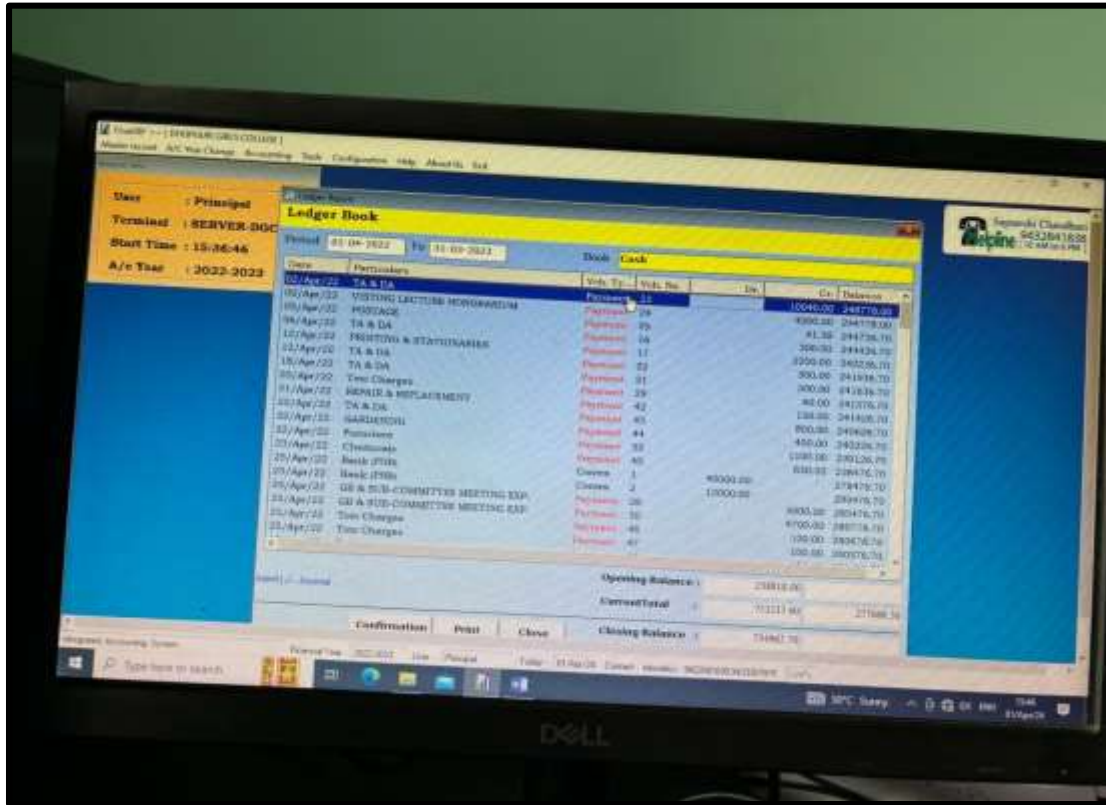

DHUPGURI GIRLS' COLLEGE

DHUPGURI * JALPAIGURI * PIN-735210

E-mail : dhupgurirlscollege1@gmail.com * Website : www.dhupgurirlscollege.ac.in

Ref. No.....

Date.....

FINNAWARE (ACCOUNTS MANAGEMENT)

Ronita
Principal
Dhupguri Girls' College
Dhupguri & Jalpaiguri