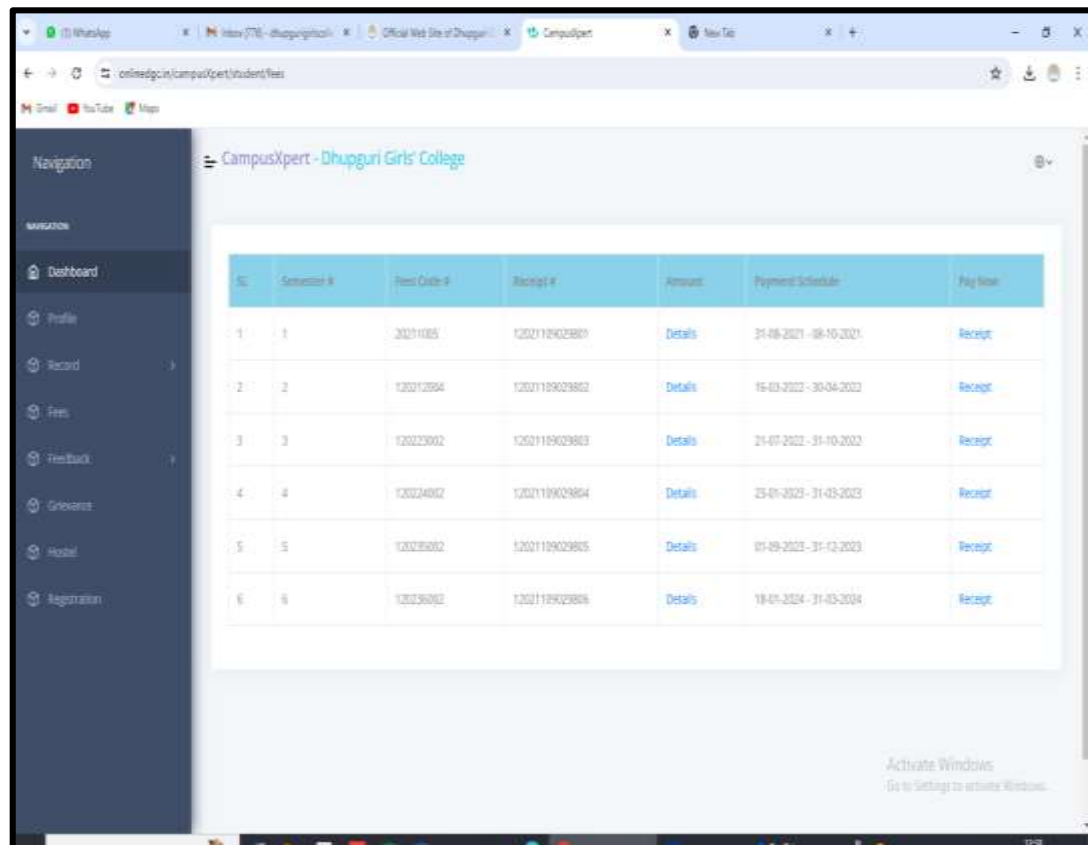

DHUPGURI GIRLS' COLLEGE

DHUPGURI * JALPAIGURI * PIN-735210

E-mail : dhupgurigirlscollege1@gmail.com Website : www.dhupgurigirlscollege.ac.in

Ref. No.....

Date.....

Student Online Admission

Ranjana
Principal
Dhupguri Girls' College
Dhupguri & Jalpaiguri