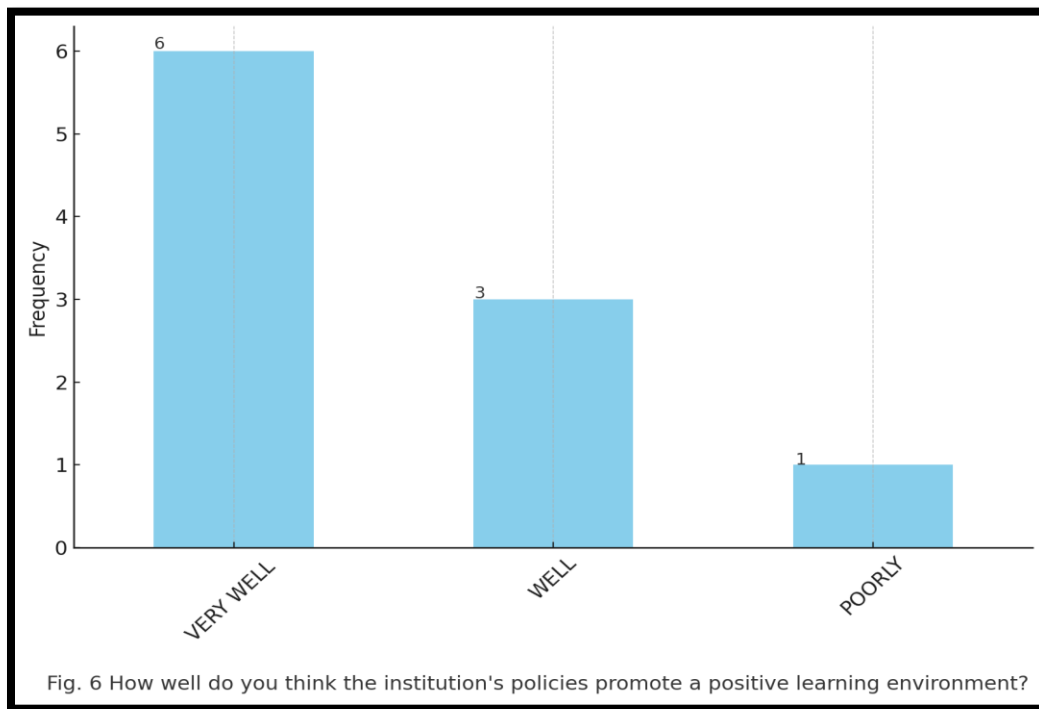

DHUPGURI GIRLS' COLLEGE

DHUPGURI * JALPAIGURI * PIN-735210

E-mail : dhupgurigirlscollege1@gmail.com * Website : www.dhupgurigirlscollege.ac.in

Ref. No.....

Date.....

➤ RESPONSE OF FEEDBACK FROM TEACHING STAFFS PRESENT IN GRAPH.(A.Y.2021-22)

D. Dutta
IQAC Coordinator
Dhupguri Girls' College

P. Ghosh
Principal
Dhupguri Girls' College
Dhupguri * Jalpaiguri