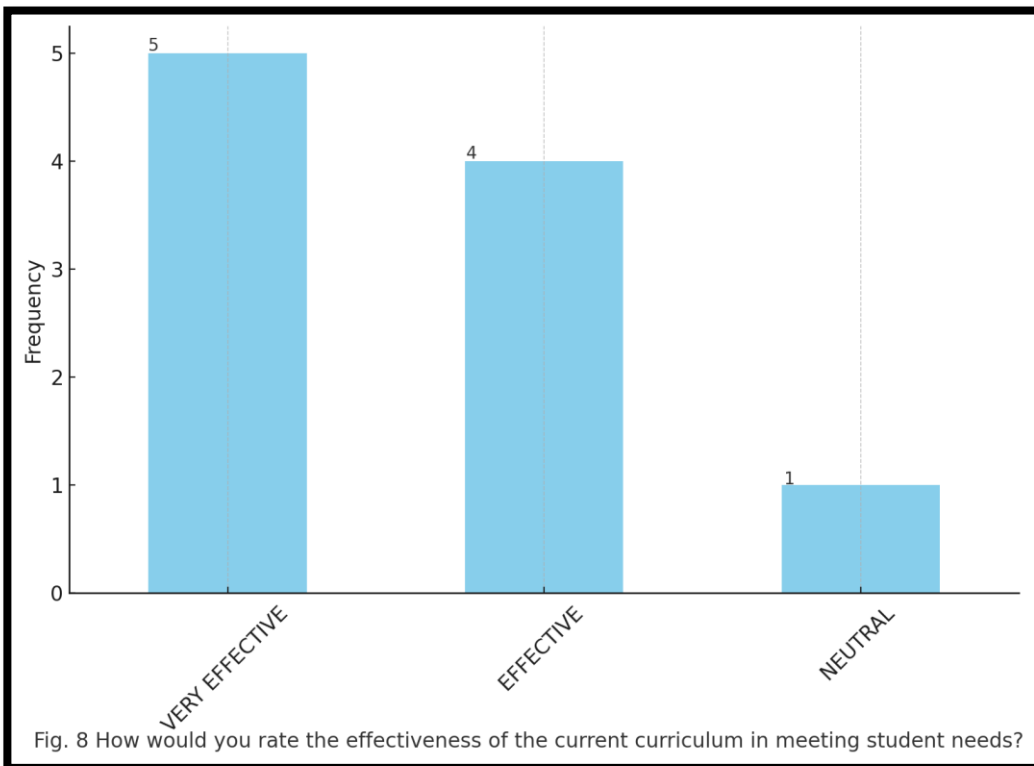

DHUPGURI GIRLS' COLLEGE

DHUPGURI * JALPAIGURI * PIN-735210

E-mail : dhupgurigirlscollege1@gmail.com * Website : www.dhupgurigirlscollege.ac.in

Ref. No.....

Date.....

➤ RESPONSE OF FEEDBACK FROM TEACHING STAFFS PRESENT IN GRAPH.(A.Y.2021-22)