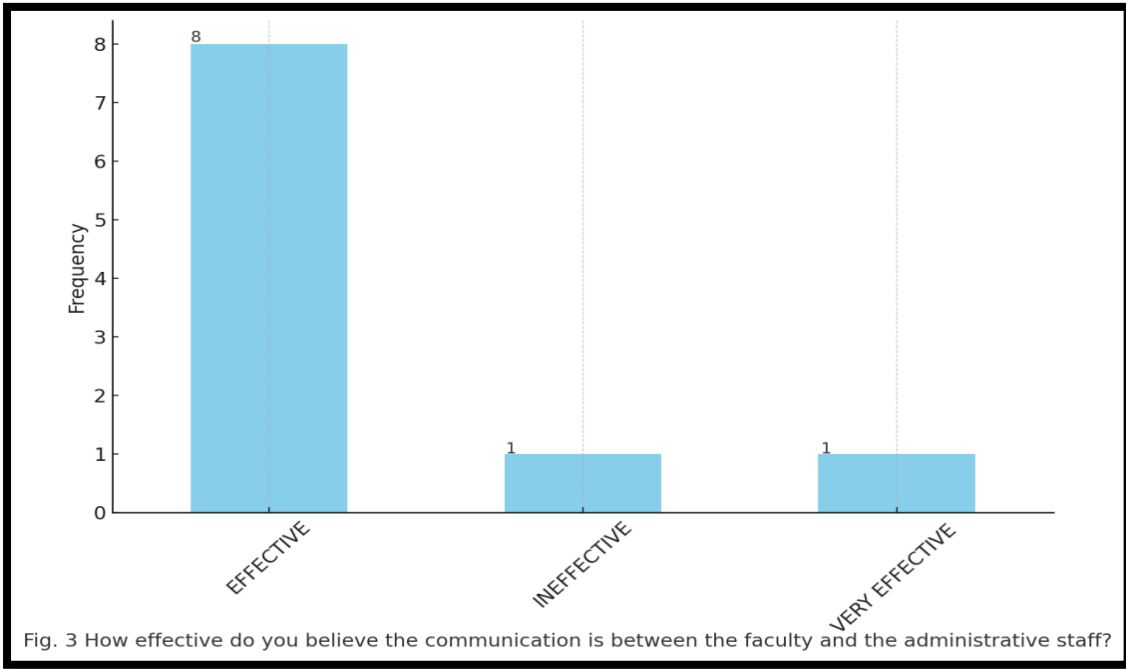

DHUPGURI GIRLS' COLLEGE

DHUPGURI * JALPAIGURI * PIN-735210

E-mail : dhupgurigirlscollege1@gmail.com * Website : www.dhupgurigirlscollege.ac.in

Ref. No.....

Date.....

➤ RESPONSE OF FEEDBACK FROM TEACHING STAFFS PRESENT IN GRAPH.(A.Y.2021-22)