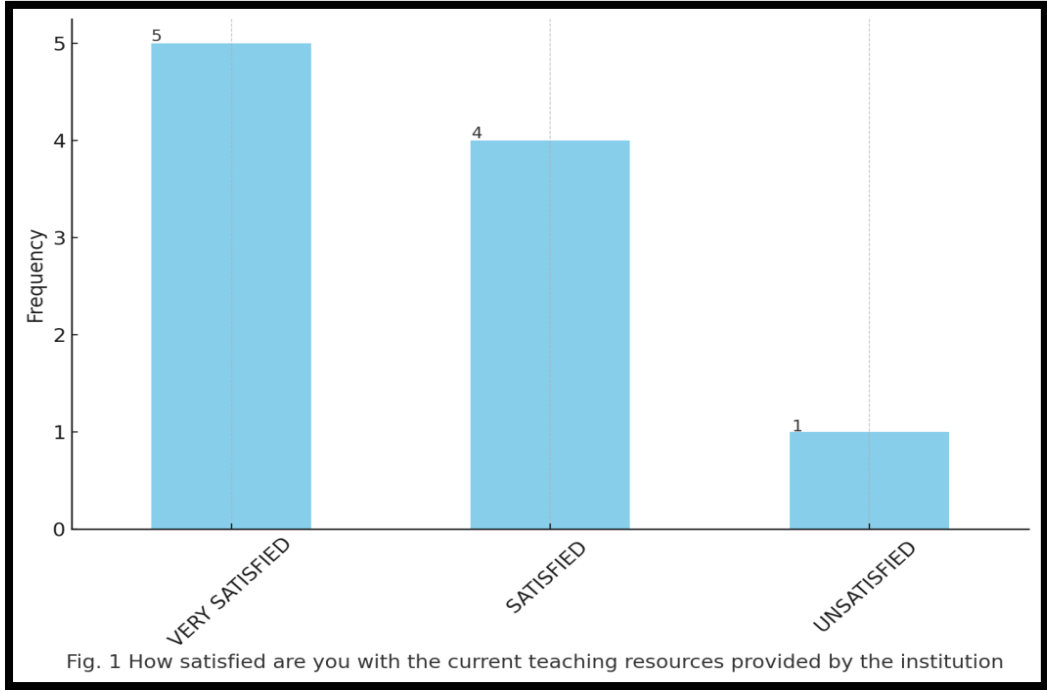

DHUPGURI GIRLS' COLLEGE

DHUPGURI * JALPAIGURI * PIN-735210

E-mail : dhupgurigirlscollege1@gmail.com * Website : www.dhupgurigirlscollege.ac.in

Ref. No.....

Date.....

➤ RESPONSE OF FEEDBACK FROM TEACHING STAFFS PRESENT IN GRAPH.(A.Y.2021-22)