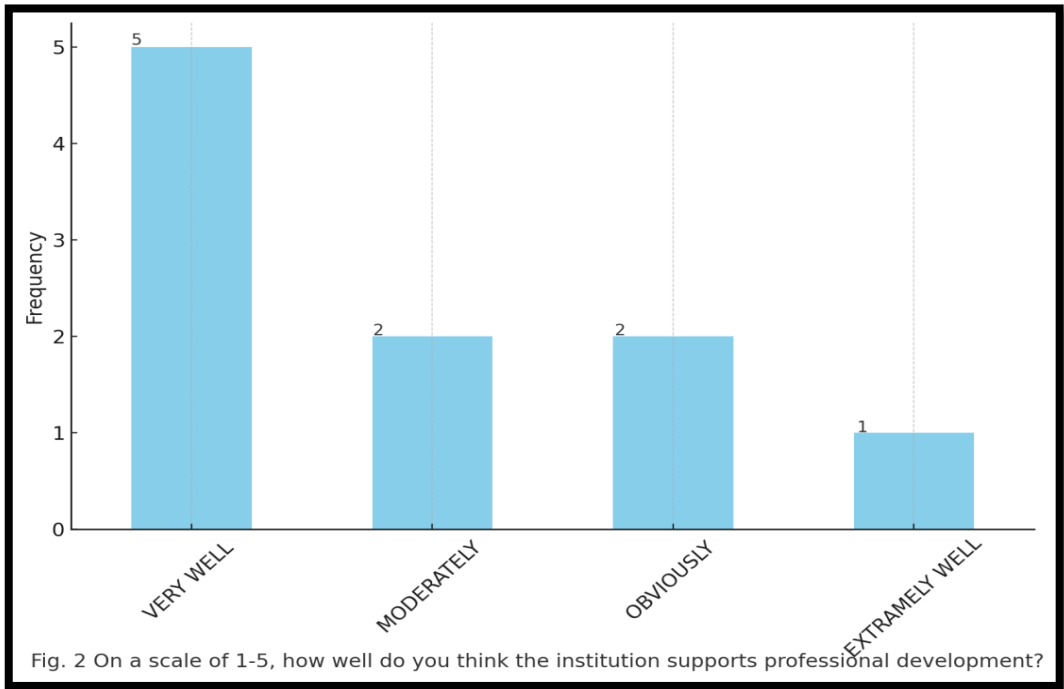

DHUPGURI GIRLS' COLLEGE

DHUPGURI * JALPAIGURI * PIN-735210

E-mail : dhupgurigirlscollege1@gmail.com * Website : www.dhupgurigirlscollege.ac.in

Ref. No.....

Date.....

➤ RESPONSE OF FEEDBACK FROM TEACHING STAFFS PRESENT IN GRAPH.(A.Y.2021-22)