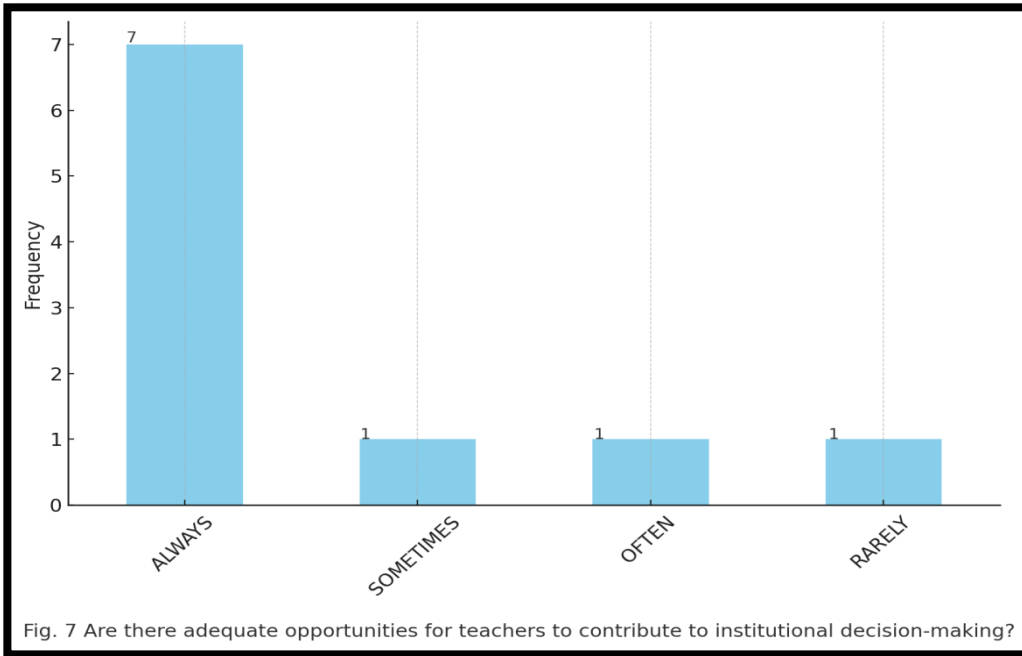

DHUPGURI GIRLS' COLLEGE

DHUPGURI * JALPAIGURI * PIN-735210

E-mail : dhupgurigirlscollege1@gmail.com * Website : www.dhupgurigirlscollege.ac.in

Ref. No.....

Date.....

➤ RESPONSE OF FEEDBACK FROM TEACHING STAFFS PRESENT IN GRAPH.(A.Y.2021-22)