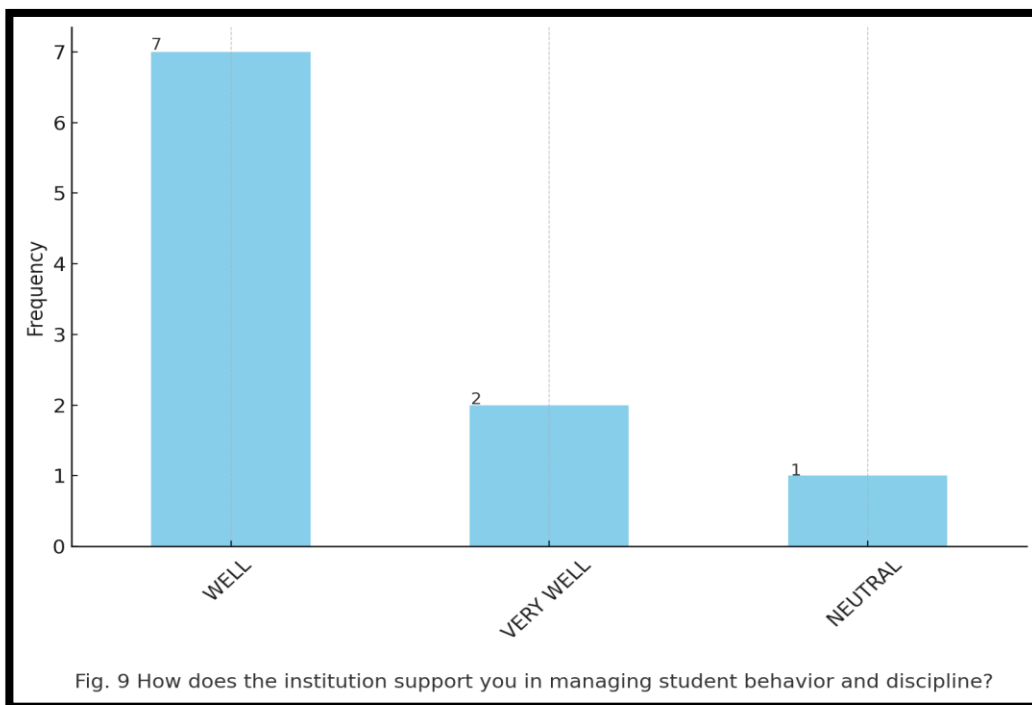

DHUPGURI GIRLS' COLLEGE

DHUPGURI * JALPAIGURI * PIN-735210

E-mail : dhupgurigirlscollege1@gmail.com * Website : www.dhupgurigirlscollege.ac.in

Ref. No.....

Date.....

➤ RESPONSE OF FEEDBACK FROM TEACHING STAFFS PRESENT IN GRAPH.(A.Y.2021-22)