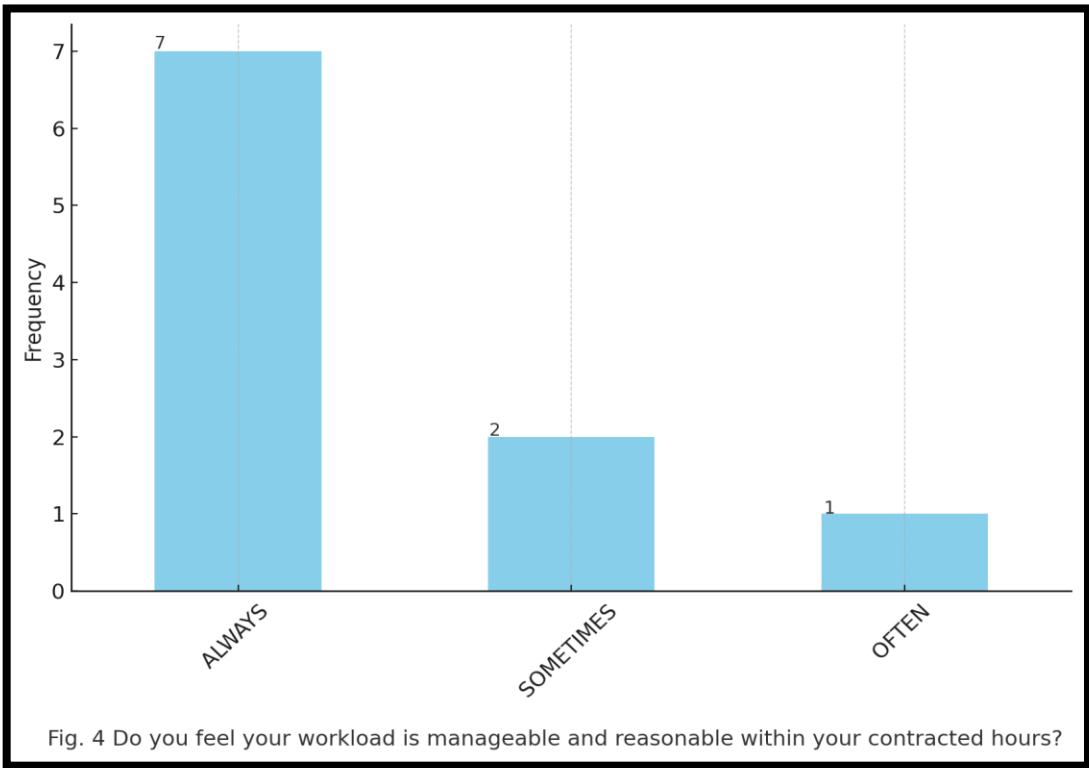

DHUPGURI GIRLS' COLLEGE

DHUPGURI * JALPAIGURI * PIN-735210

E-mail : dhupgurigirlscollege1@gmail.com * Website : www.dhupgurigirlscollege.ac.in

Ref. No.....

Date.....

➤ RESPONSE OF FEEDBACK FROM TEACHING STAFFS PRESENT IN GRAPH.(A.Y.2021-22)