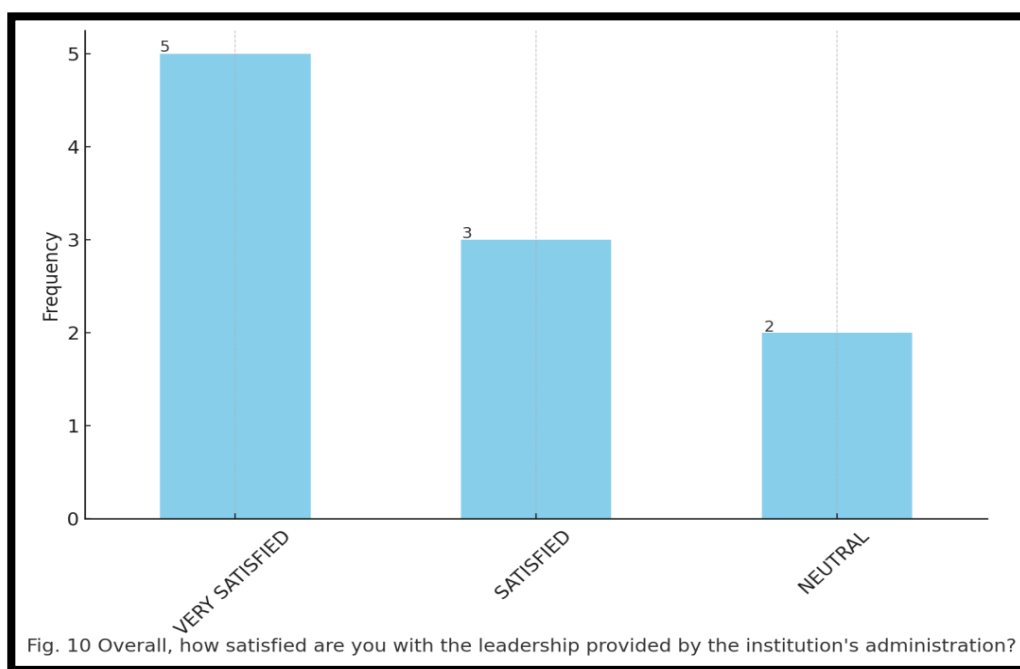

DHUPGURI GIRLS' COLLEGE

DHUPGURI * JALPAIGURI * PIN-735210

E-mail : dhupgurigirlscollege1@gmail.com * Website : www.dhupgurigirlscollege.ac.in

Ref. No.....

Date.....

➤ RESPONSE OF FEEDBACK FROM TEACHING STAFFS PRESENT IN GRAPH.(A.Y.2021-22)