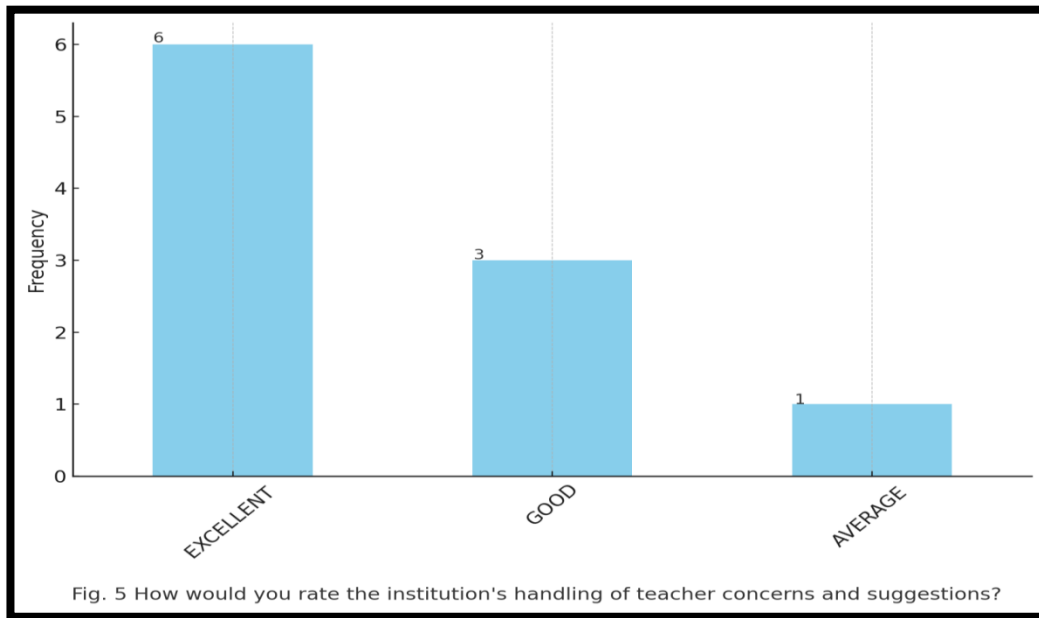

Ref. No.....

Date.....

➤ RESPONSE OF FEEDBACK FROM TEACHING STAFFS PRESENT IN GRAPH.(A.Y.2021-22)

D. Dutta
IQAC Coordinator
Dhupguri Girls' College

P. Ghosh
Principal
Dhupguri Girls' College
Dhupguri * Jalpaiguri