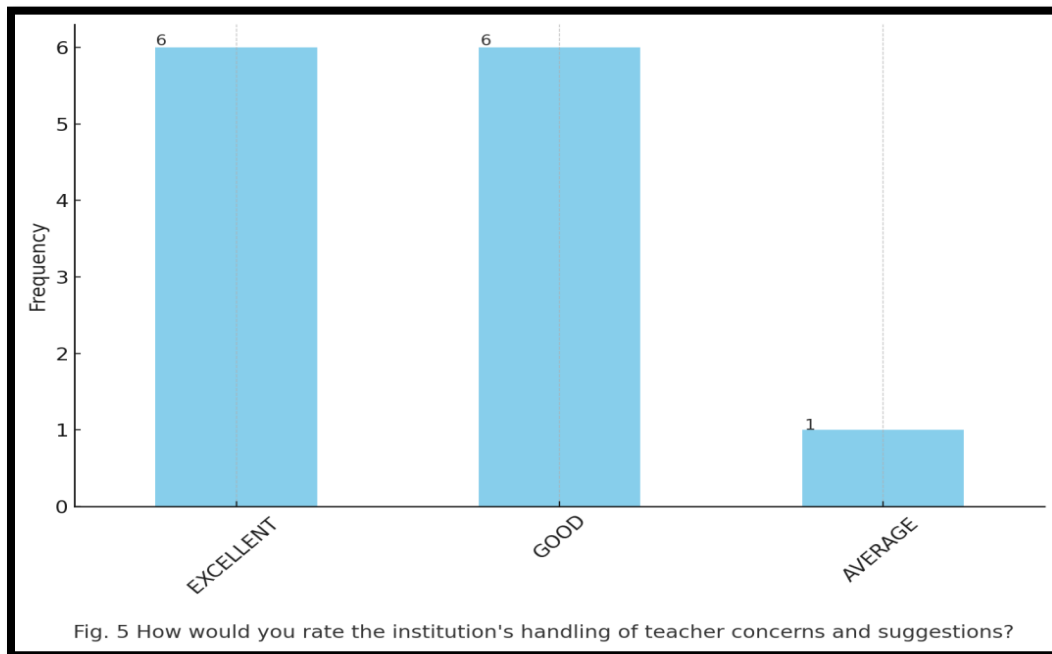

DHUPGURI GIRLS' COLLEGE

DHUPGURI * JALPAIGURI * PIN-735210

E-mail : dhupgurigirlscollege1@gmail.com * Website : www.dhupgurigirlscollege.ac.in

Ref. No.....

Date.....

➤ RESPONSE OF FEEDBACK FROM TEACHING STAFFS PRESENT IN GRAPH.(A.Y.2022-23)