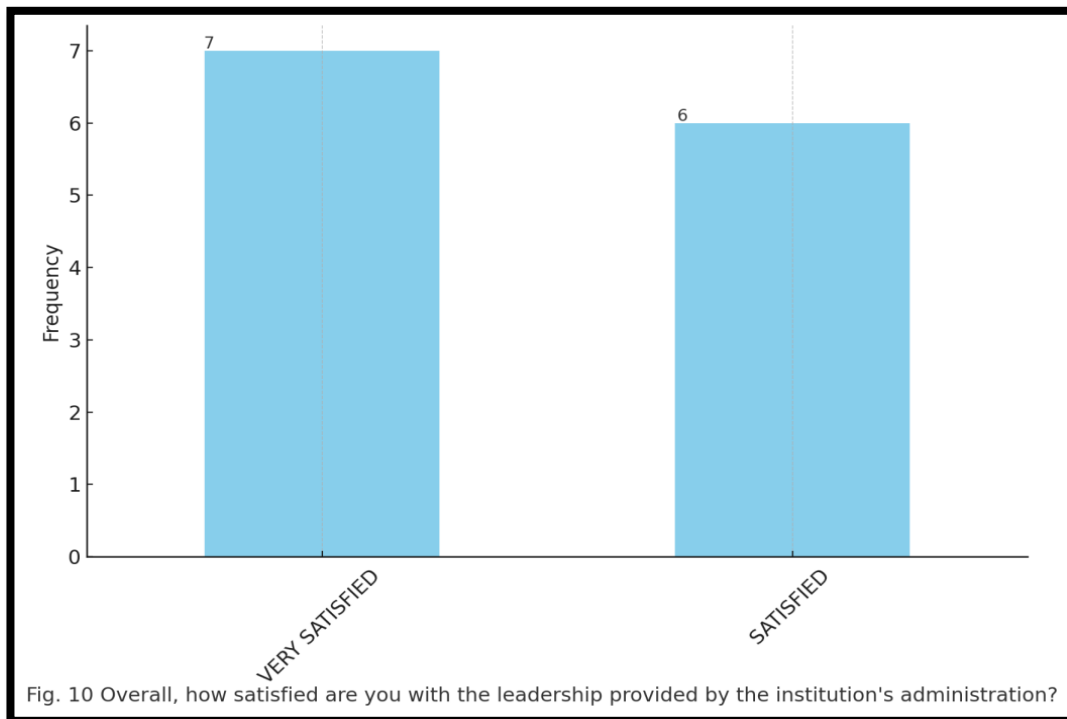

DHUPGURI GIRLS' COLLEGE

DHUPGURI * JALPAIGURI * PIN-735210

E-mail : dhupgurirlscollege1@gmail.com * Website : www.dhupgurirlscollege.ac.in

Ref. No.....

Date.....

➤ RESPONSE OF FEEDBACK FROM TEACHING STAFFS PRESENT IN GRAPH.(A.Y.2022-23)