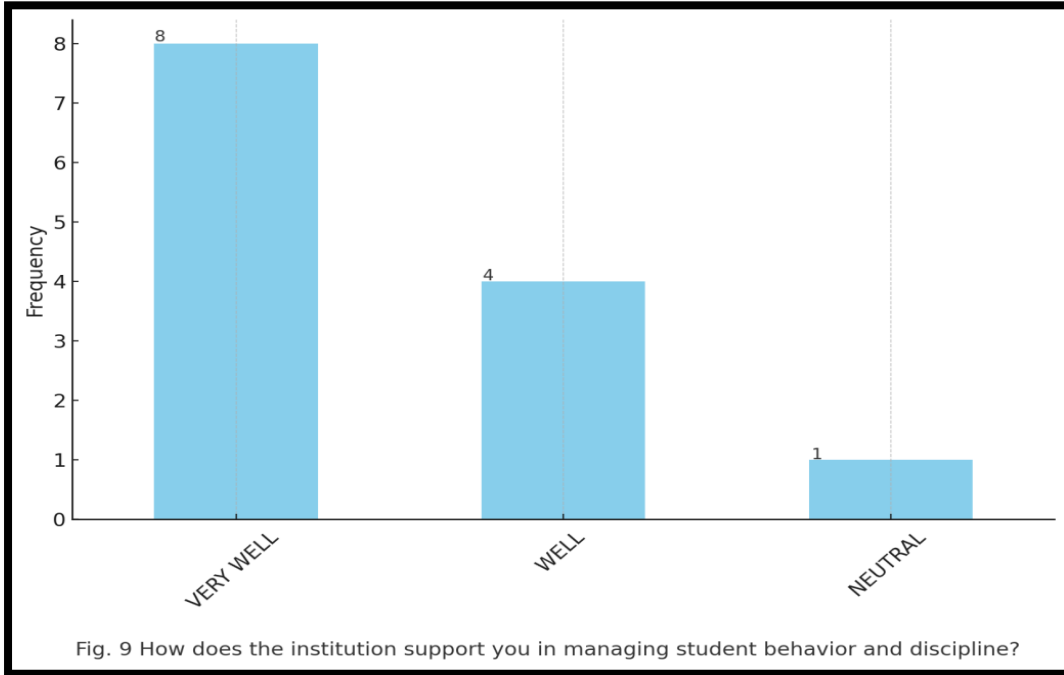

DHUPGURI GIRLS' COLLEGE

DHUPGURI * JALPAIGURI * PIN-735210

E-mail : dhupgurirlscollege1@gmail.com * Website : www.dhupgurirlscollege.ac.in

Ref. No.....

Date.....

➤ RESPONSE OF FEEDBACK FROM TEACHING STAFFS PRESENT IN GRAPH.(A.Y.2022-23)