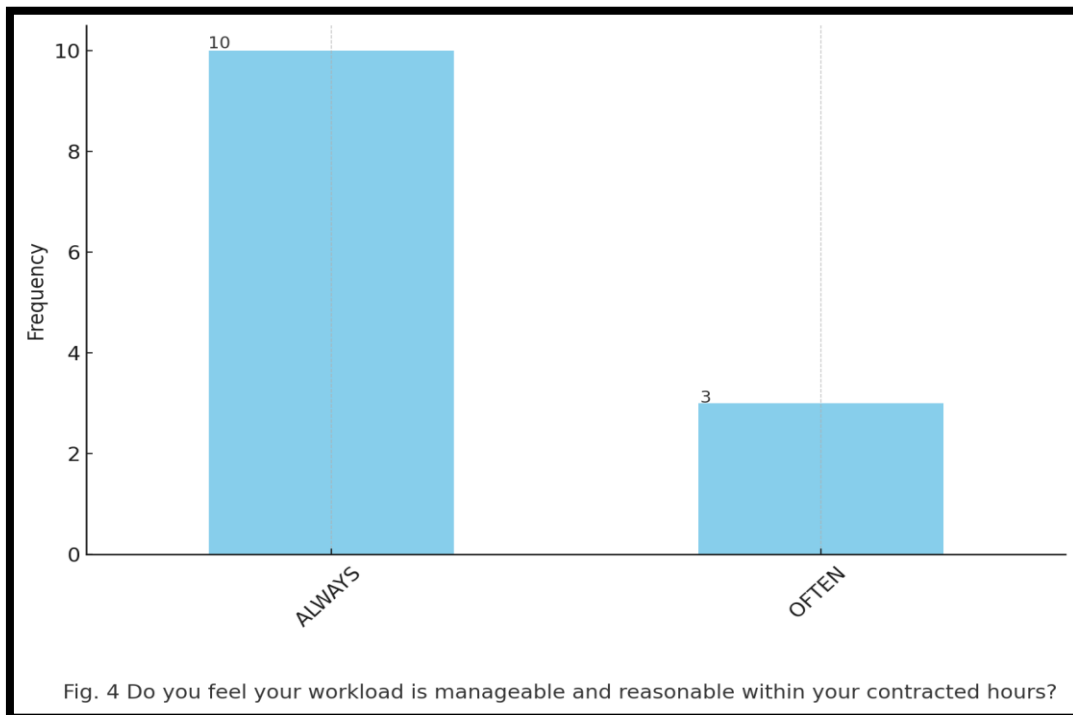

DHUPGURI GIRLS' COLLEGE

DHUPGURI * JALPAIGURI * PIN-735210

E-mail : dhupgurigirlscollege1@gmail.com * Website : www.dhupgurigirlscollege.ac.in

Ref. No.....

Date.....

➤ RESPONSE OF FEEDBACK FROM TEACHING STAFFS PRESENT IN GRAPH.(A.Y.2022-23)