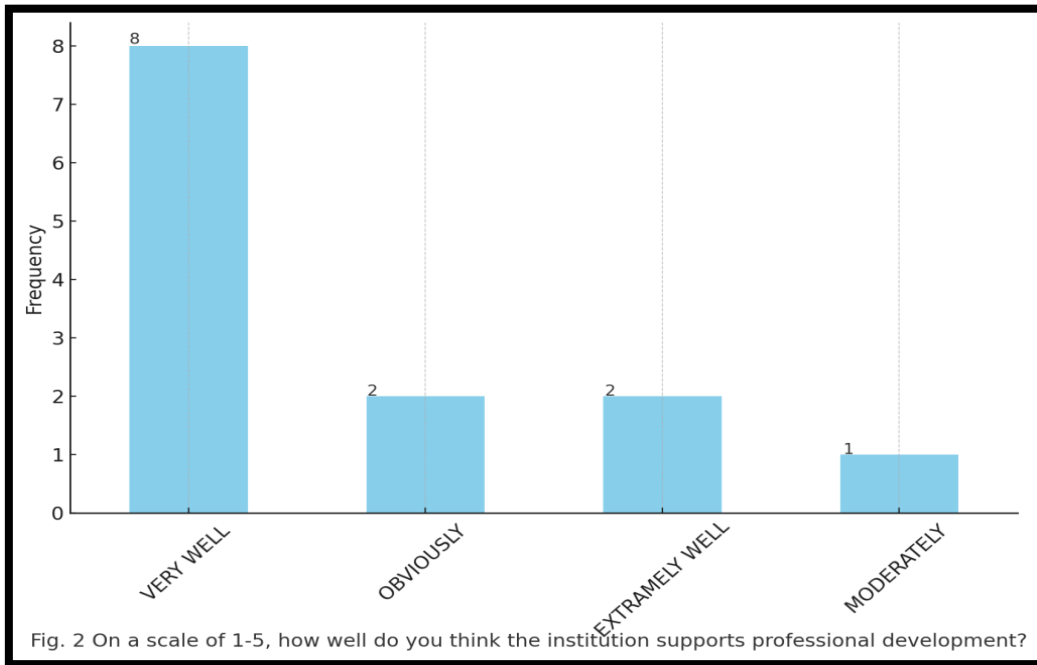

DHUPGURI GIRLS' COLLEGE

DHUPGURI * JALPAIGURI * PIN-735210

E-mail : dhupgurirlscollege1@gmail.com * Website : www.dhupgurirlscollege.ac.in

Ref. No.....

Date.....

➤ RESPONSE OF FEEDBACK FROM TEACHING STAFFS PRESENT IN GRAPH.(A.Y.2022-23)