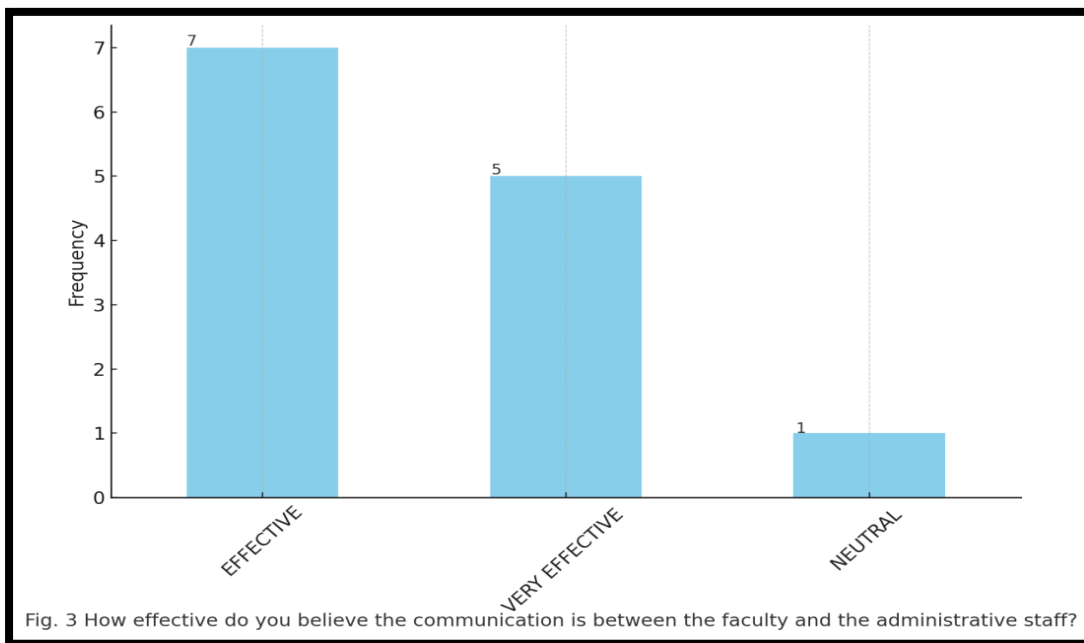

DHUPGURI GIRLS' COLLEGE

DHUPGURI * JALPAIGURI * PIN-735210

E-mail : dhupgurigirlscollege1@gmail.com * Website : www.dhupgurigirlscollege.ac.in

Ref. No.....

Date.....

➤ RESPONSE OF FEEDBACK FROM TEACHING STAFFS PRESENT IN GRAPH.(A.Y.2022-23)