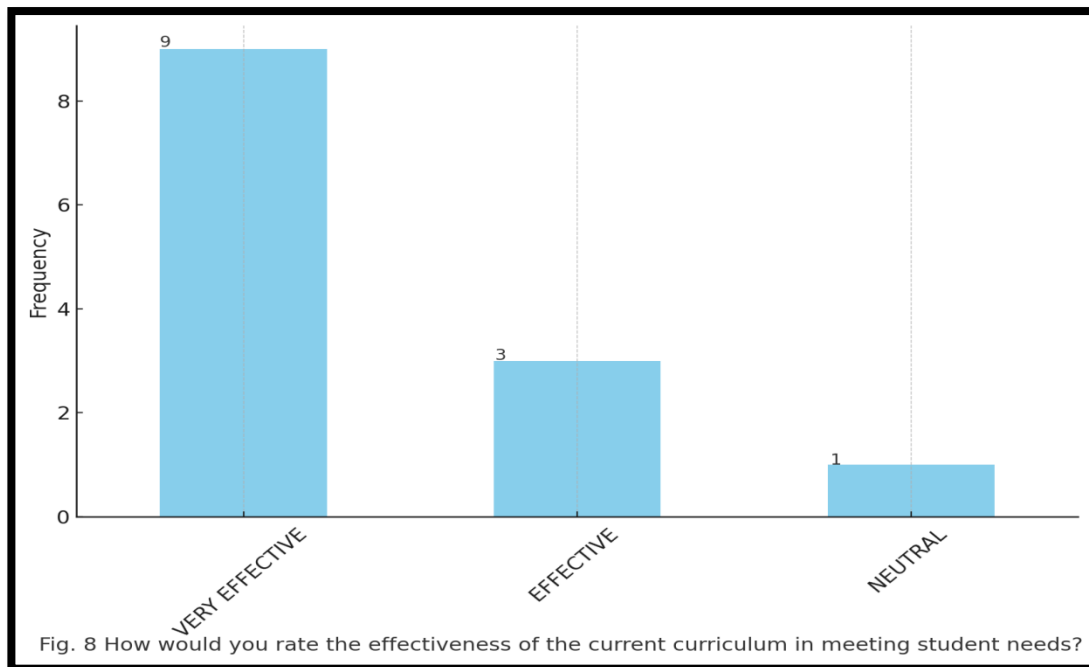

DHUPGURI GIRLS' COLLEGE

DHUPGURI * JALPAIGURI * PIN-735210

E-mail : dhupgurigirlscollege1@gmail.com * Website : www.dhupgurigirlscollege.ac.in

Ref. No.....

Date.....

➤ RESPONSE OF FEEDBACK FROM TEACHING STAFFS PRESENT IN GRAPH.(A.Y.2022-23)

D. Dutta
IOAC Coordinator
Dhupguri Girls' College

R. Ghosh
Principal
Dhupguri Girls' College
Dhupguri & Jalpaiguri