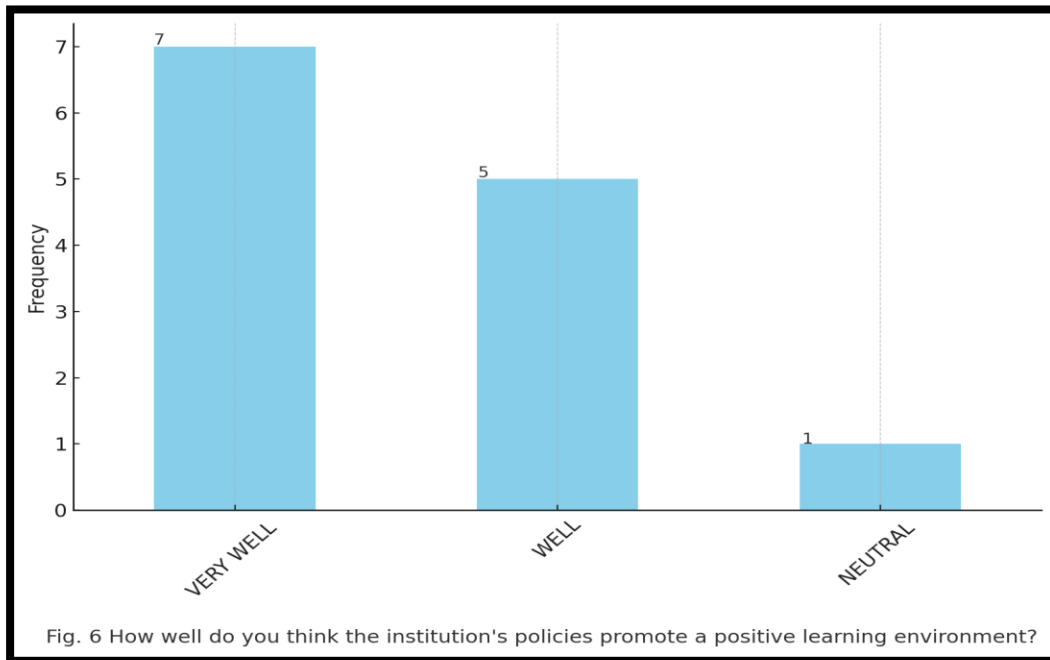

DHUPGURI GIRLS' COLLEGE

DHUPGURI * JALPAIGURI * PIN-735210

E-mail : dhupgurigirlscollege1@gmail.com * Website : www.dhupgurigirlscollege.ac.in

Ref. No.....

Date.....

➤ RESPONSE OF FEEDBACK FROM TEACHING STAFFS PRESENT IN GRAPH.(A.Y.2022-23)