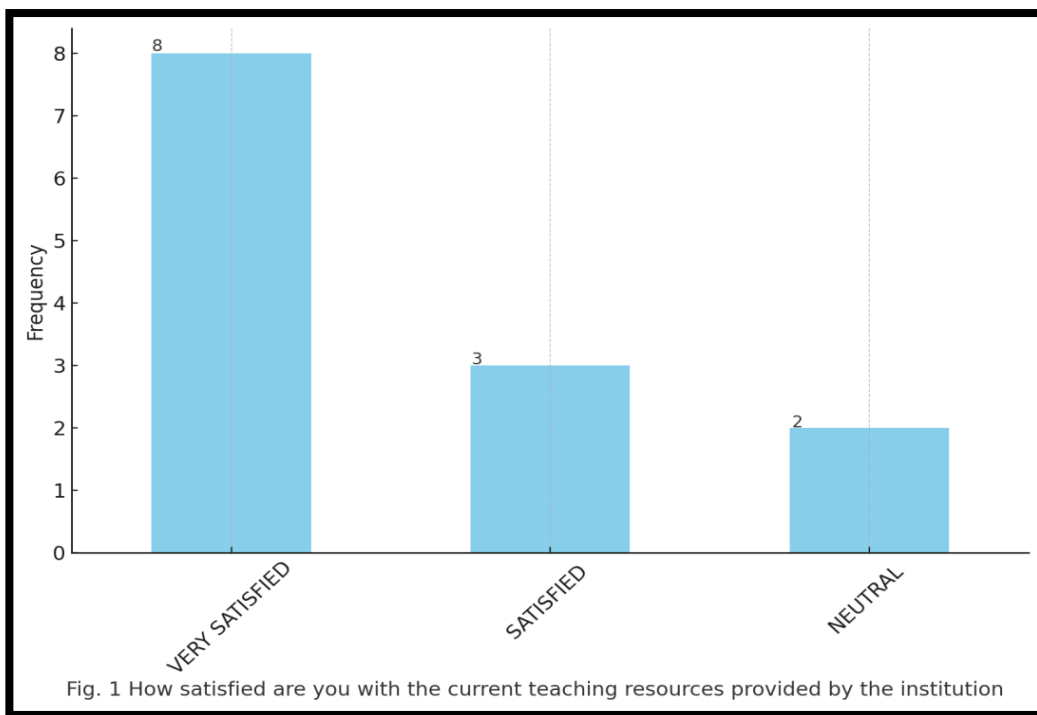

DHUPGURI GIRLS' COLLEGE

DHUPGURI * JALPAIGURI * PIN-735210

E-mail : dhupgurirlscollege1@gmail.com * Website : www.dhupgurirlscollege.ac.in

Ref. No.....

Date.....

➤ RESPONSE OF FEEDBACK FROM TEACHING STAFFS PRESENT IN GRAPH.(A.Y.2022-23)