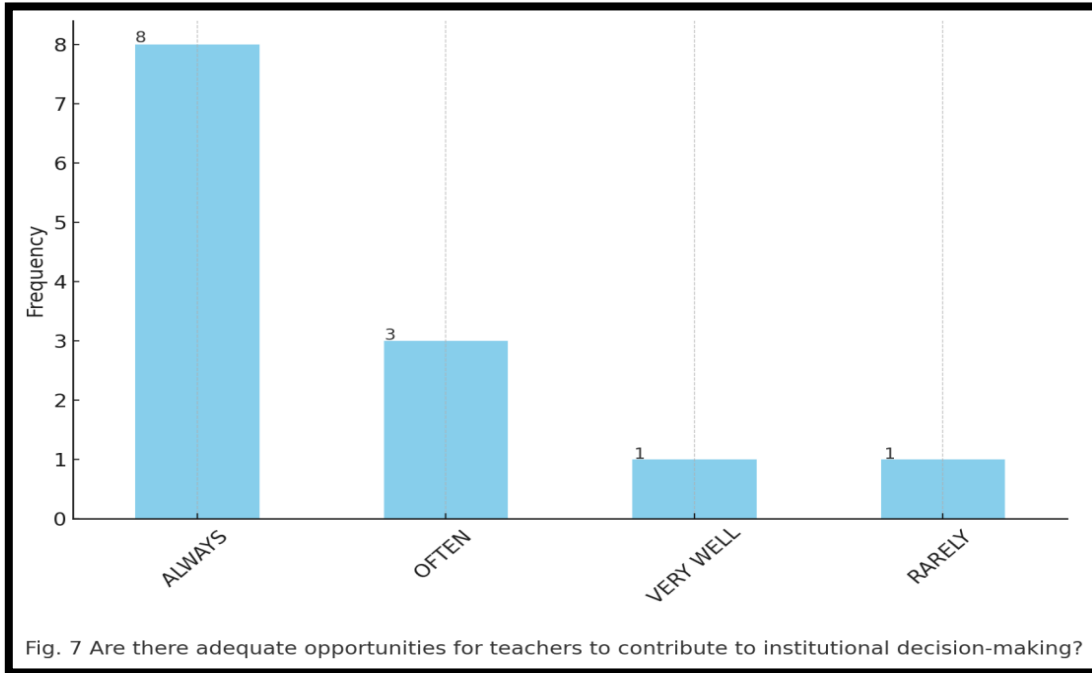

Ref. No.....

Date.....

➤ RESPONSE OF FEEDBACK FROM TEACHING STAFFS PRESENT IN GRAPH.(A.Y.2022-23)

D. Dutta
IOAC Coordinator
Dhupguri Girls' College

R. Ghosh
Principal
Dhupguri Girls' College
Dhupguri & Jalpaiguri