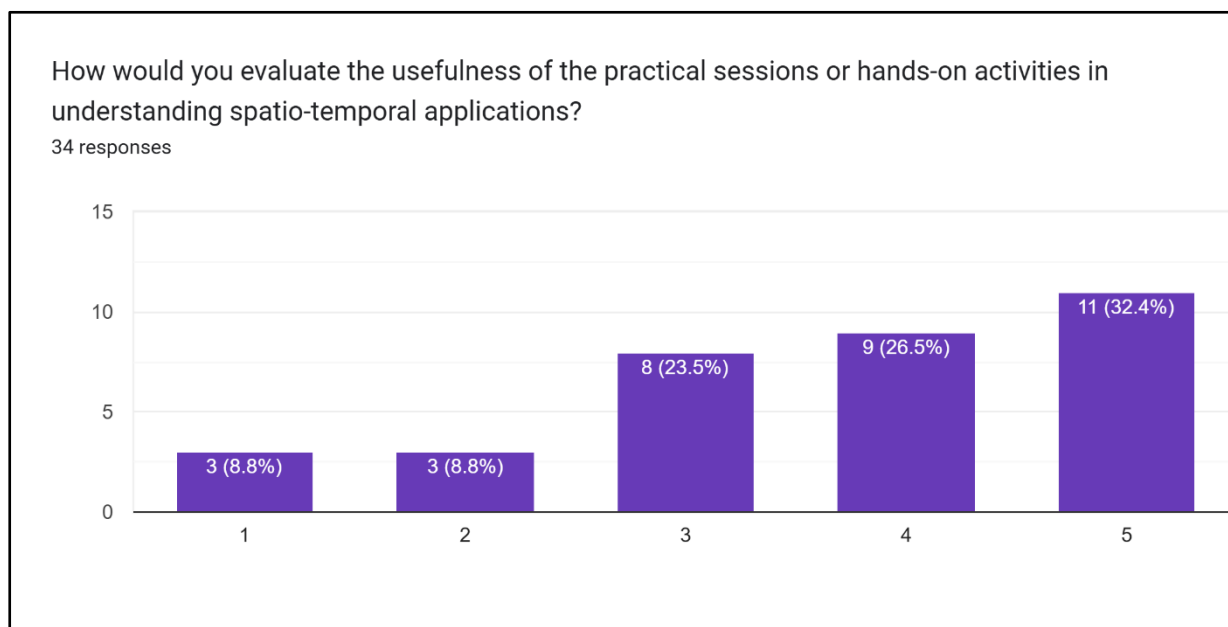

DHUPGURI GIRLS' COLLEGE

DHUPGURI * JALPAIGURI * PIN-735210

E-mail : dhupgurigirlscollege1@gmail.com * Website : www.dhupgurigirlscollege.ac.in

Ref. No.....

Date.....

Feedback from Participants

Principal
Dhupguri Girls' College
Dhupguri & Jalpaiguri