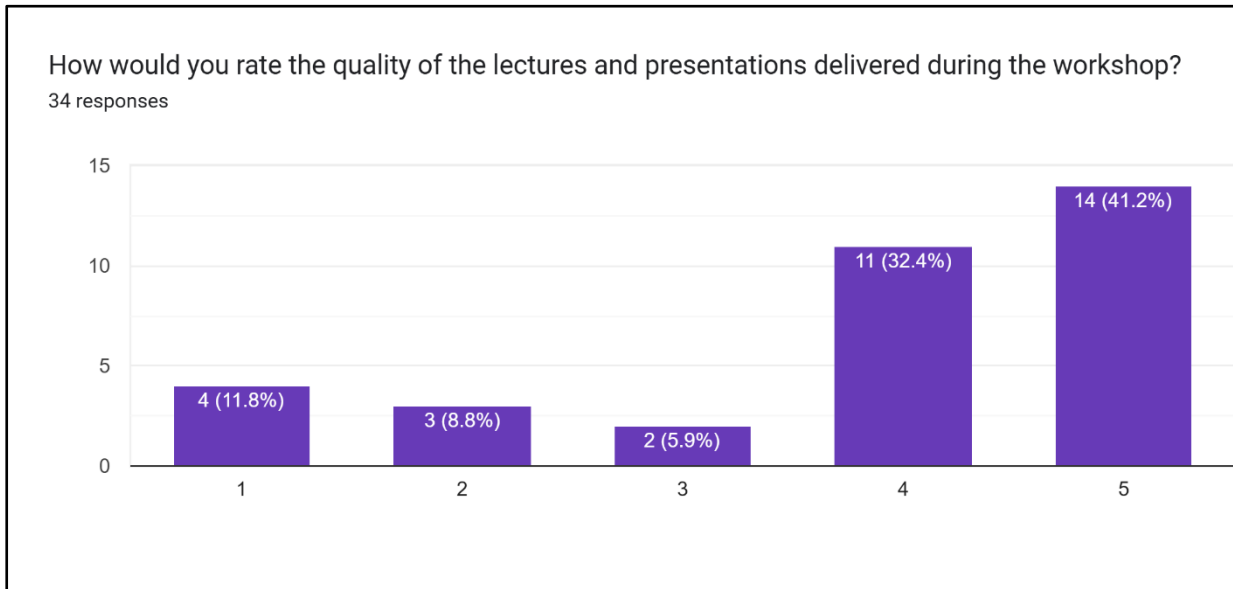

DHUPGURI GIRLS' COLLEGE

DHUPGURI * JALPAIGURI * PIN-735210

E-mail : dhupgurigirlscollege1@gmail.com * Website : www.dhupgurigirlscollege.ac.in

Ref. No.....

Date.....

Feedback from Participants

Principal
Dhupguri Girls' College
Dhupguri * Jalpaiguri