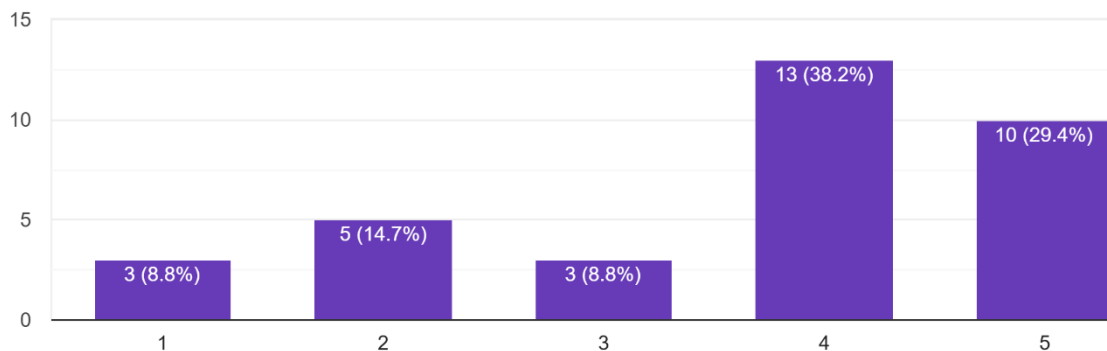

Rate the adequacy of the resources (e.g., study materials, tools) provided during the workshop.

34 responses