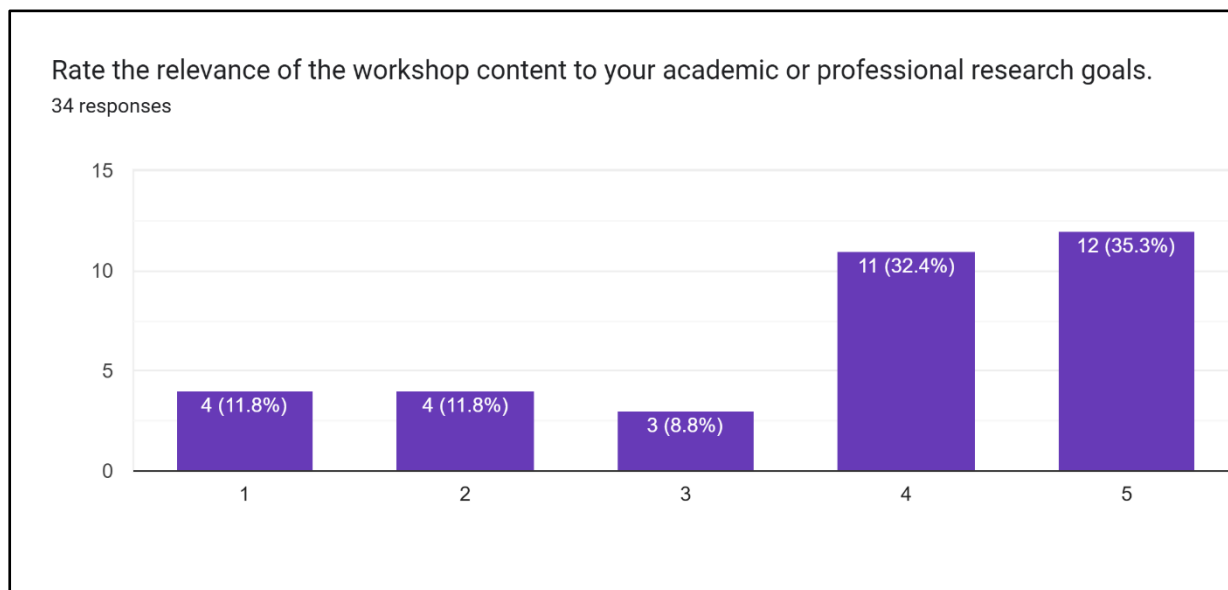

DHUPGURI GIRLS' COLLEGE

DHUPGURI * JALPAIGURI * PIN-735210

E-mail : dhupgurigirlscollege1@gmail.com * Website : www.dhupgurigirlscollege.ac.in

Ref. No.....

Date.....

Feedback from Participants

Principal
Dhupguri Girls' College
Dhupguri & Jalpaiguri