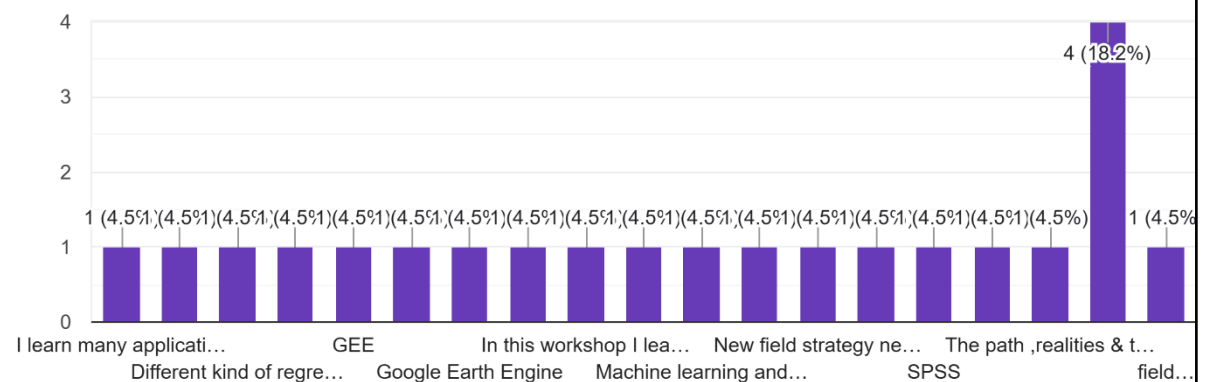

Ref. No.....

Date.....

Feedback from Participants

What new research methodologies did you learn during the workshop that you plan to apply in your academic or professional work?

22 responses

Rate the overall effectiveness of the workshop in enhancing your understanding of spatio-temporal research methods.