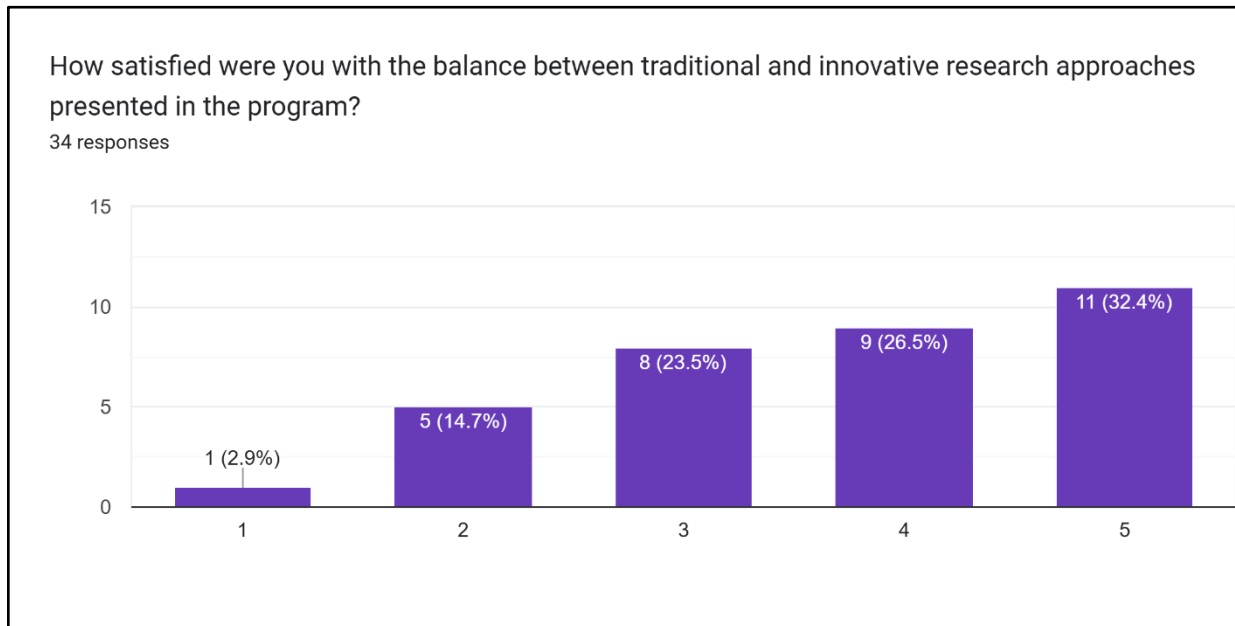

DHUPGURI GIRLS' COLLEGE

DHUPGURI * JALPAIGURI * PIN-735210

E-mail : dhupgurigirlscollege1@gmail.com * Website : www.dhupgurigirlscollege.ac.in

Ref. No.....

Date.....

Feedback from Participants

Principal
Dhupguri Girls' College
Dhupguri * Jalpaiguri